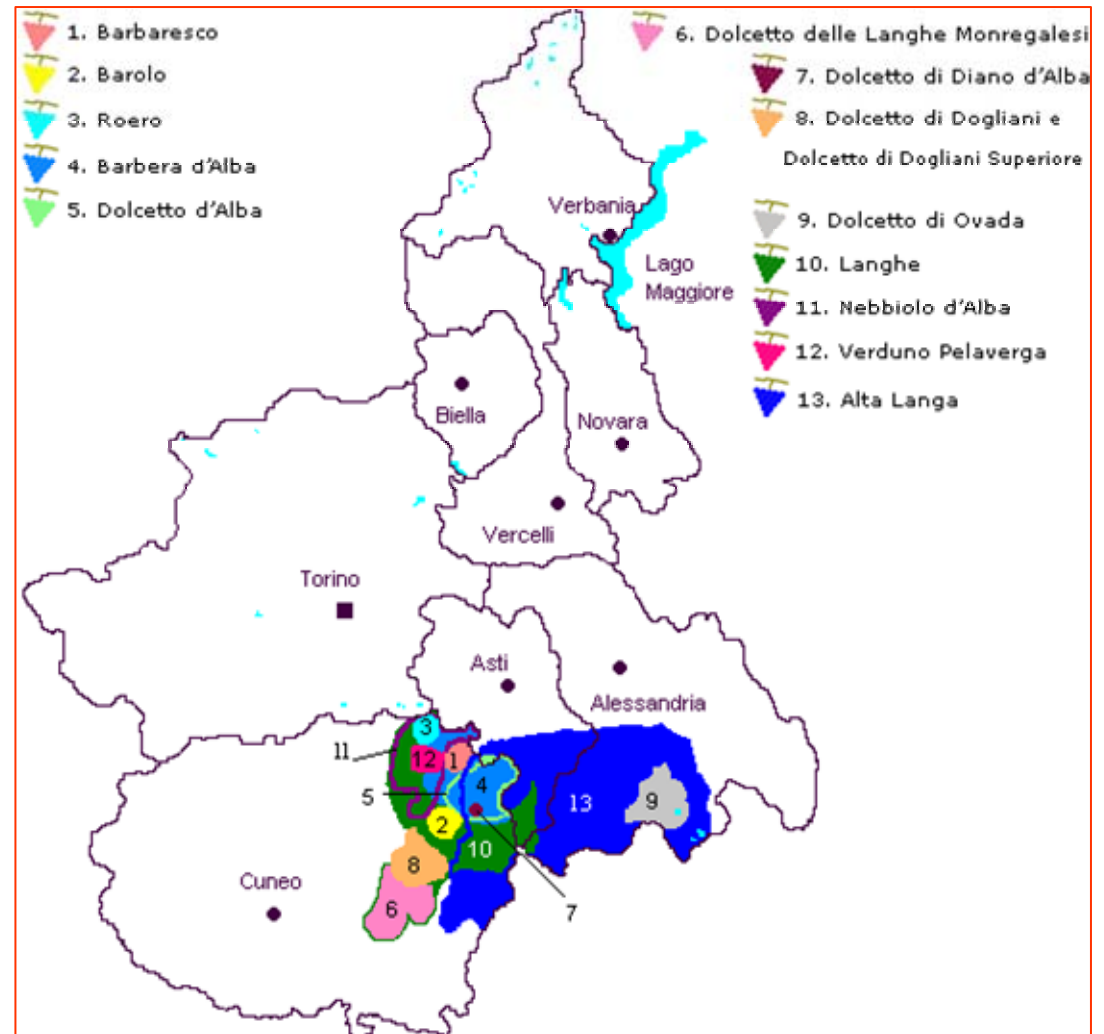

**PIEDMONT
wine zone map**

**Barolo wine
zone is #2**

**We give credit for
this wine zone map
of Piedmont to
<http://lavinium.com>**

Grimaldi Bruna, Badarina, Serralunga

Search Maps

Show search options

Find businesses, addresses and places of interest.

Barolo wine zone is circled in red, (A): location of Bruna Grimaldi

city of Alba

Barbaresco wine zone