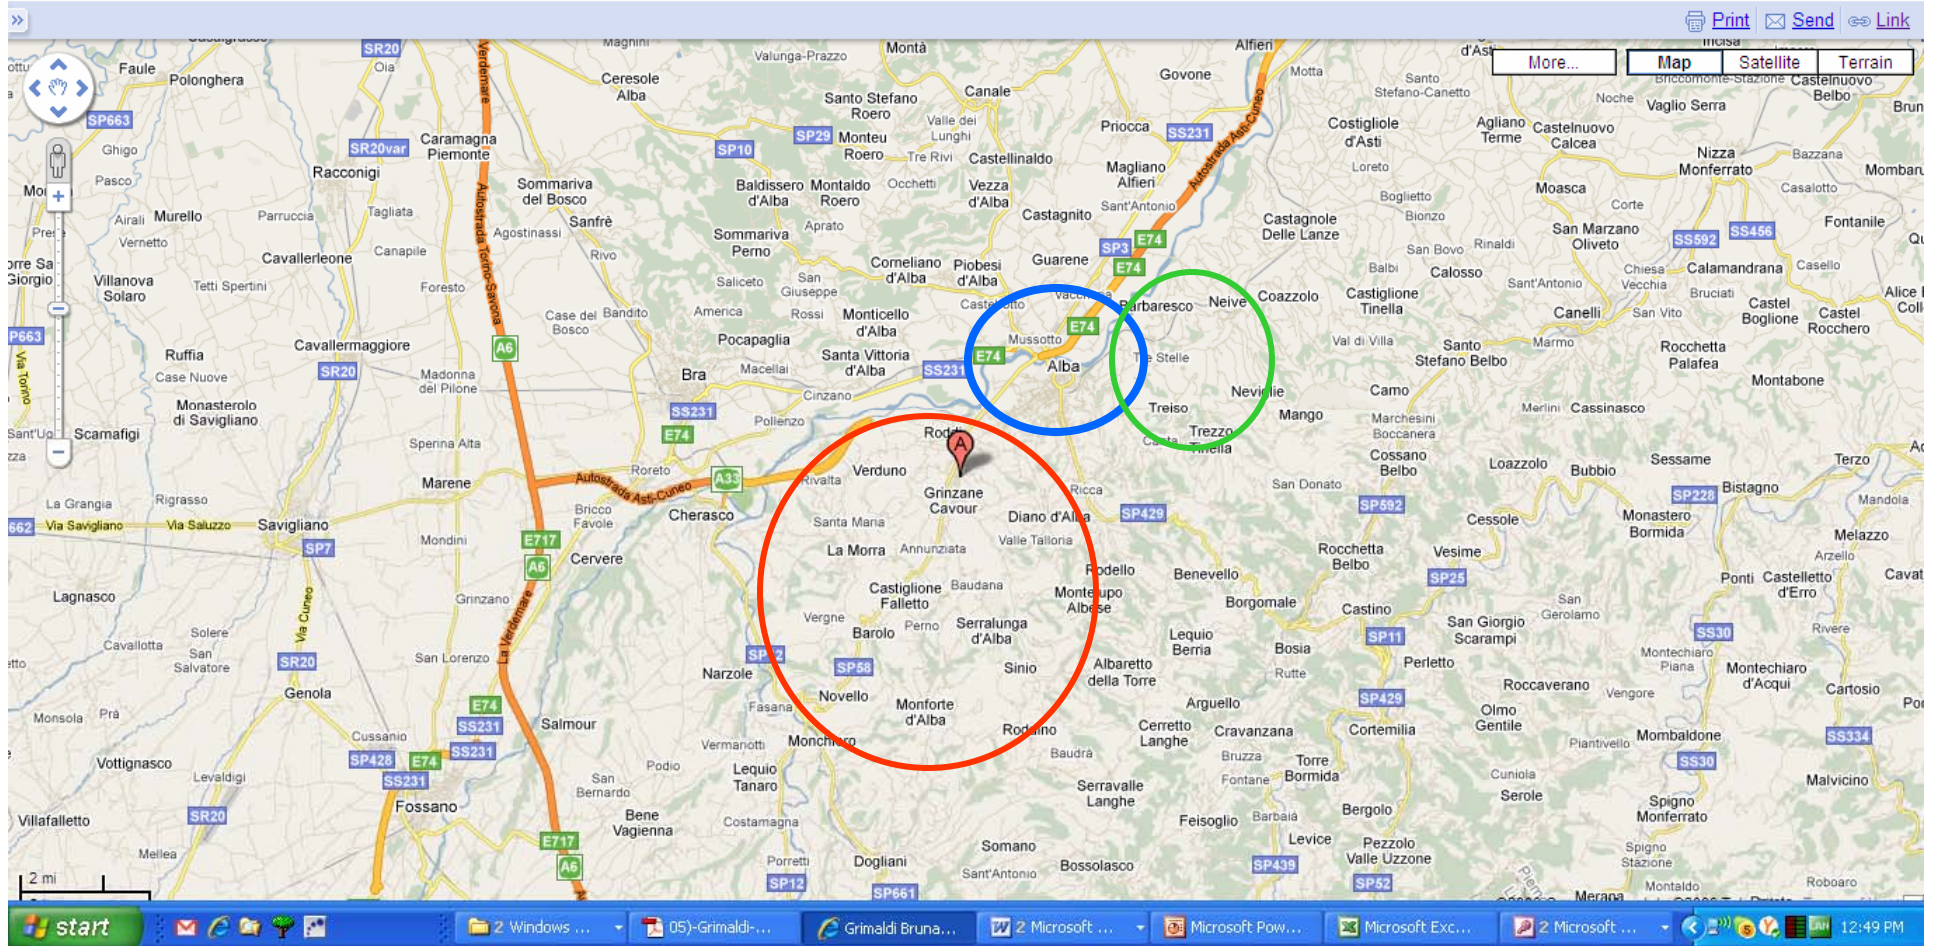

**PIEDMONT
wine zone map**

**Barolo wine
zone is #2**

**We give credit for
this wine zone map
of Piedmont to
<http://lavinium.com>**

Grimaldi Bruna, Badarina, Serralunga

Search Maps

Show search options

Find businesses, addresses and places of interest.

Barolo wine zone is circled in red, (A): location of Bruna Grimaldi

city of Alba

Barbaresco wine zone